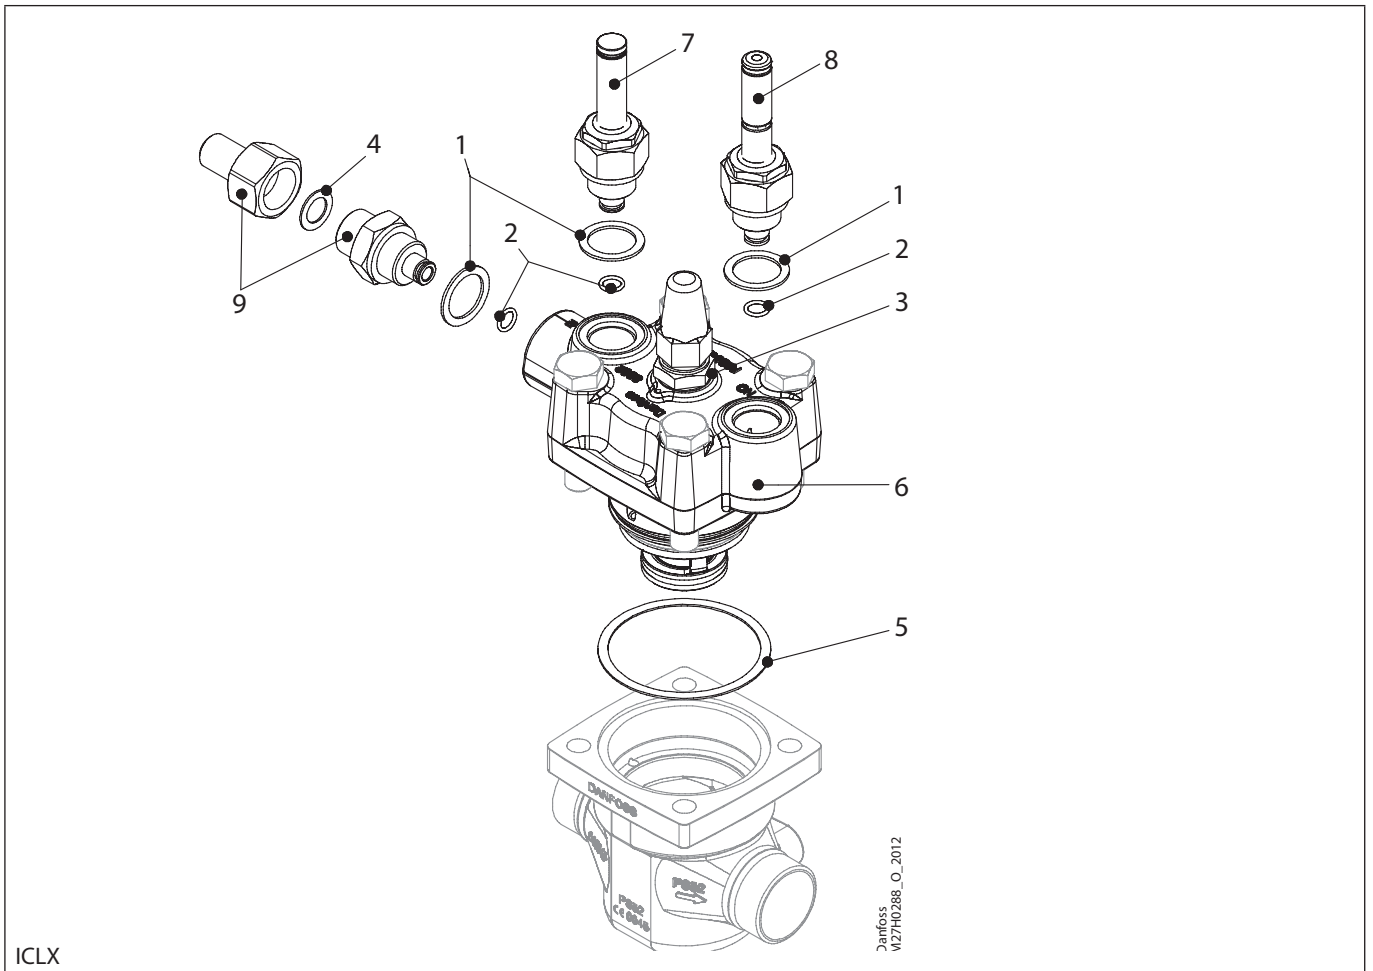

Installation guide – Spare parts and accessories

Overhaul kit | Code number 027H6204
ICLX, size 65/80

ICLX

Danfoss
M27H0288_O_2012

<p>1</p> <p> = Fibre</p> <p>Total no. = 3</p>	<p>2</p> <p> = Alu.</p> <p>Total no. = 3</p>	<p>3</p> <p> = Alu.</p> <p>Total no. = 1</p>	<p>4</p> <p> = Alu.</p> <p>Total no. = 1</p>	<p>5</p> <p> = Fibre</p> <p>Total no. = 1</p>
<p>6</p> <p>Total no. = 1</p>	<p>7</p> <p>Total no. = 1</p>	<p>8</p> <p>Total no. = 1</p>	<p>9</p> <p>Total no. = 1</p>	